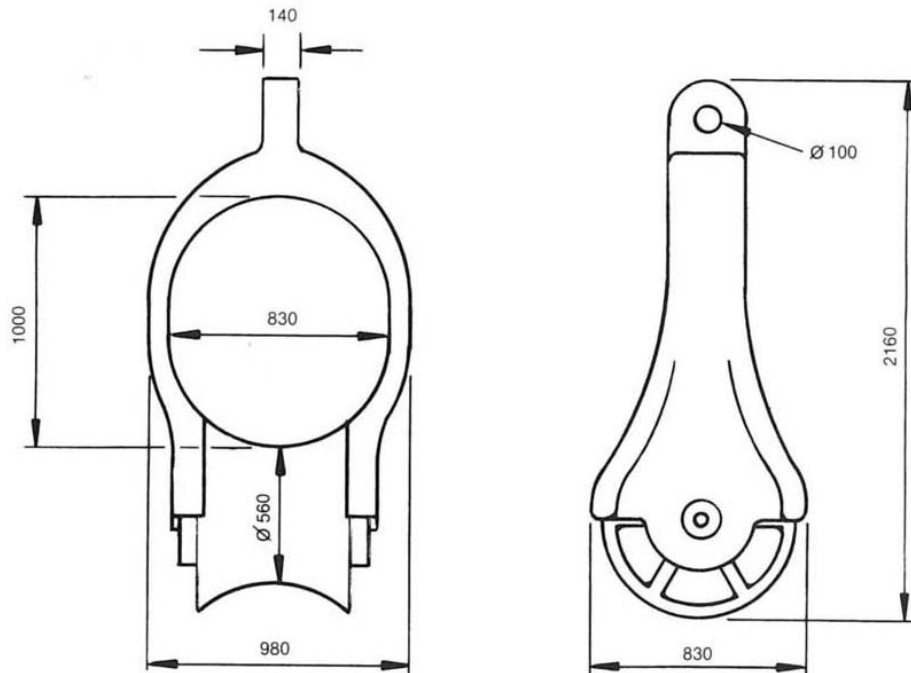

Rolling action for smooth chasing at ultra short scope

Saddle shaped roller centralises anchor line for equal loading of side limbs

Passes wire rope/chain connectors

Cast steel frame and roller

Roller demountable for maintenance

Weighs approximately 2 tonnes